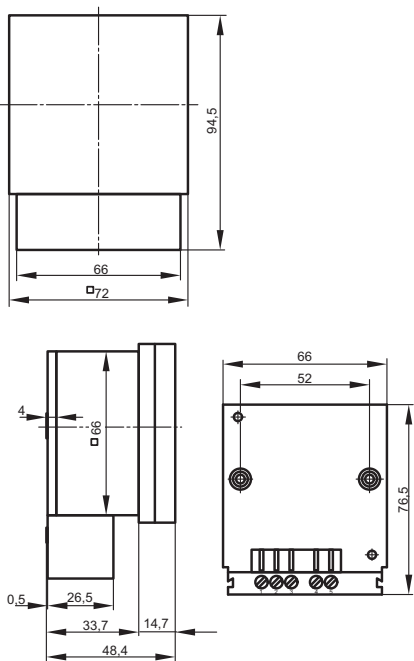

16x 420 (weekly program)

- Daily or weekly program
- Dimensions 72 x 72 mm
- Captive setting keys
- Manual override switch "Permanent OFF / Automatic / Permanent ON"
- Analogue display (clock display)

Save time switching controlling counting

Analogue time switches 161 x20 / 164 x20

for surface- and switchboard panel mounting [müller FS 6x.x8]

Technical data

Highlights

- Easy programming with captive setting keys
- Easy to read switching program
- Analogue display (clock hands)
- Manual override switch "Permanent OFF / Automatic / Permanent ON"
- Simple to install

161 x20 / 164 x20

Accessories

Retaining Clip	160.001
Quick-fix retaining clip	120.004

Supply voltages	230 V, 50–60 Hz other voltages on request
Power consumption (real power)	0.4 W
Switch (potential-free)	Change-over, contact gap < 3 mm (μ)
Contact material	AgSnO ₂
Switching capacity per channel	16 A / 250 V~ at cosφ=1 2,5 A with inductive load cosφ=0.6
Min. switching power	1,000 mW (10 V / 10 mA)
Filament Lamp, Halogen Lamp	2,000 W
Florescent Lamp uncompensated	1,000 W
Florescent Lamp series compensated	750 W
LED (230 V~) / CFL	200 W
Minimum switching interval	16x 120 day dial 15 min. 16x 420 week dial 1 h.
Time base	Quartz
Accuracy (at 23°C)	≤ ±1 sec./day
Power back-up (at 20°C)	approx. 100 h.
Permitted ambient temperature	-10°...+50°C
Housing	self-extinguishing thermoplastic
Dimensions	Front frame 72 x 72 mm (DIN EN 43700)
Mounting	Panel, wall and 35 mm DIN-rail mounting (possible with additional quick-fix retaining clip 120 004)
Type of connection	6.3 mm flat plug or with screw clip when using plug-in base
Type of protection	IP 20 to DIN EN 60529
Class of protection	II when installed according to regulations
Mode of operation (DIN EN 60730-1)	1 BSTU
Degree of contamination (DIN EN 60730-1)	2
Rated surge voltage (DIN EN 60730-1)	4 kV
Accessory (not included in delivery)	Adapter for DIN-rail mounting 120 004 Clamp for switchband mounting 160001