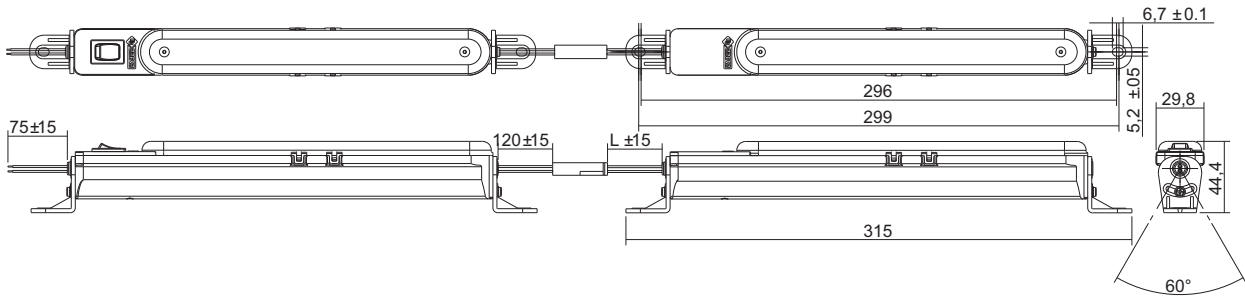

Cascading Unit

Led Panel Light with ON-OFF switch, cascading unit with 1 meter wire

Housing Colour	Voltage	With Bracket	With Magnet
●	012V DC	IC24A11W012D	IC24A12W012D
	024V DC	IC24A11W024D	IC24A12W024D
	110V AC	IC24A11W110A	IC24A12W110A
	240V AC	IC24A11W240A	IC24A12W240A

Led Panel Light with ON-OFF switch, cascading unit with 1 meter wire

Housing Colour	Voltage	With Bracket	With Magnet
●	012V DC	IC24A11C012D	IC24A12C012D
	024V DC	IC24A11C024D	IC24A12C024D
	110V AC	IC24A11C110A	IC24A12C110A
	240V AC	IC24A11C240A	IC24A12C240A

Led Panel Light with ON-OFF switch, cascading unit with 1 meter wire

Housing Colour	Voltage	With Bracket	With Magnet
●	012V DC	IC24A11J012D	IC24A12J012D
	024V DC	IC24A11J024D	IC24A12J024D
	110V AC	IC24A11J110A	IC24A12J110A
	240V AC	IC24A11J240A	IC24A12J240A

Technical Specifications

Rated Voltage	240V AC, 110V AC, 24V AC/DC, 12V DC
Limit of Operating Voltage	-20% to +10% of Rated Voltage
LED's	5 mm Th. Hole LEDs
Colours Available	White/Black/Grey
Life (Million burning hours)	0.1
LED Arrangement	Cluster
Colour Temp.	6000° K - 7000°K
No of LEDs	24
Operating Frequency	50 / 60 Hz
Operating Temperature	-25° C to 65° C
Storage Temperature	-30° C to 70° C
Surge Test	4kV
HV Test for 60 sec.	2.5kV
EMI / EMC Protection	4kKV
IP Protection	IP 54
Power Consumption (240V AC)	<3W
Mounting & Centre Distance	Magnet, Screw M5 X 25, CD : 299mm
Housing	ABS
Lens Polycarbonate	Clear
Length x Width x Height	315 x 30 x 45 mm
Feature	Swivel/Magnet/Cascading
Lux @1 meter	90