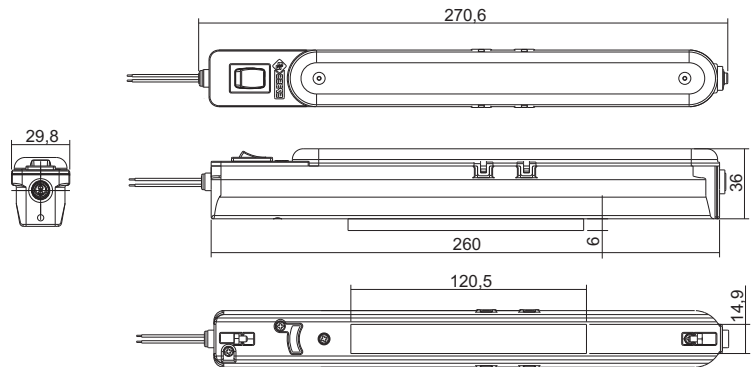

Led Panel Lights

LED Panel Light with Bracket

LED Panel Light with Magnet

LED Panel Light with ON-OFF switch			
Housing Colour	Voltage	With Bracket	With Magnet
●	012V DC	IC24A03W012D	IC24A04W012D
	024V DC	IC24A03W024D	IC24A04W024D
	110V AC	IC24A03W110A	IC24A04W110A
	240V AC	IC24A03W240A	IC24A04W240A

All dimensions are in mm