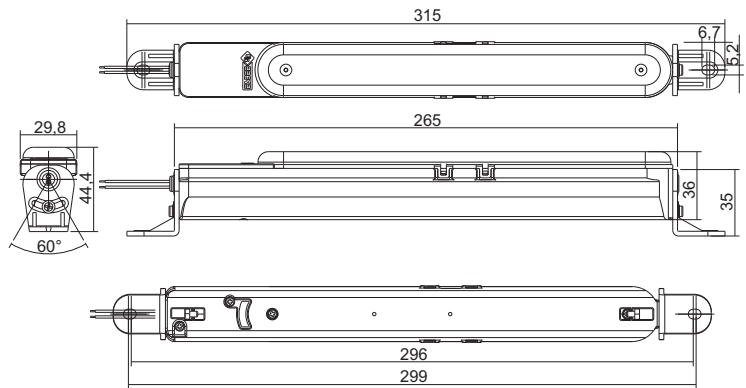

Led Panel Lights

LED Panel Light with Bracket

LED Panel Light with Magnet

LED Panel Light with ON-OFF switch			
Housing Colour	Voltage	With Bracket	With Magnet
●	012V DC	IC24A03W012D	IC24A04W012D
	024V DC	IC24A03W024D	IC24A04W024D
	110V AC	IC24A03W110A	IC24A04W110A
	240V AC	IC24A03W240A	IC24A04W240A

LED Panel Light with ON-OFF switch			
Housing Colour	Voltage	With Bracket	With Magnet
●	012V DC	IC24A03C012D	IC24A04C012D
	024V DC	IC24A03C024D	IC24A04C024D
	110V AC	IC24A03C110A	IC24A04C110A
	240V AC	IC24A03C240A	IC24A04C240A

All dimensions are in mm

Cascading Unit

Led Panel Light with ON-OFF switch, cascading unit with 1 meter wire

Housing Colour	Voltage	With Bracket	With Magnet
●	012V DC	IC24A11W012D	IC24A12W012D
	024V DC	IC24A11W024D	IC24A12W024D
	110V AC	IC24A11W110A	IC24A12W110A
	240V AC	IC24A11W240A	IC24A12W240A

All dimensions are in mm