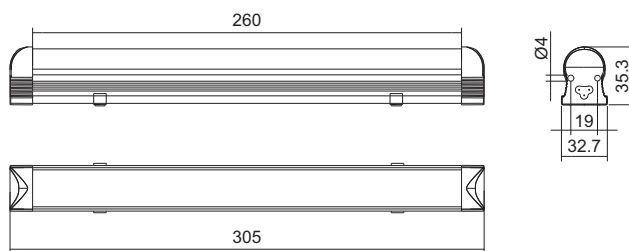

LED Panel Light With Diffused Lens

LED Panel Light With Diffused Lens 5W		
Housing Colour	Voltage	With Bracket
●	012V DC	IT05WCW1MM012D
	024V DC	IT05WCW1MM024D
	110V AC	IT05WCW1MM110A
	240V AC	IT05WCW1MM240A

LED Panel Light With Diffused Lens 9W		
Housing Colour	Voltage	With Bracket
●	110V AC	IT09WCW1MM110A
	240V AC	IT09WCW1MM240A

Technical Specifications

Product	Diffused Lens 5W	Diffused Lens 9W
Rated Voltage	240V AC, 110V AC, 24V AC/DC, 12V DC	240V AC, 110V AC
Limit of Operating Voltage	-20% to +10% of Rated voltage	-20% to +10% of Rated voltage
LED's	SMD LEDs	High Power SMD LED's
Colours Available	White	White
Power factor	NA	0.9
Life (Million burning hours)	0.05	0.03-0.05
LED Arrangement	Cluster	Cluster
Colour Temp.	6000°K - 7000°K	6500°K - 7000°K
No. of LED's	26	16
Operating Frequency	50/60 HZ	50/60 HZ
Operating Temperature	-25°C to 65°C	-25°C to 65°C
Storage Temperature	-30°C to 70°C	-30°C to 70°C
Surge Test	2kV	2kV
HV Test for 60 sec.	2kV	2.5kV
EMI/ EMC Protection	2kV	2kV
IP Protection	IP 54	IP 54
Power Consumption (240V)	5W	9 W
Housing	Aluminum	Aluminum
Lens Polycarbonate	Milky Diffuser Lens	Milky Diffuser Lens
Length X WidthXHeight	300x33.5x35.5 mm	300x33.5x35.5 mm
Feature	Magnet/Cascading	Magnet/Cascading
Lux @1 meter	110	200

All dimensions are in mm