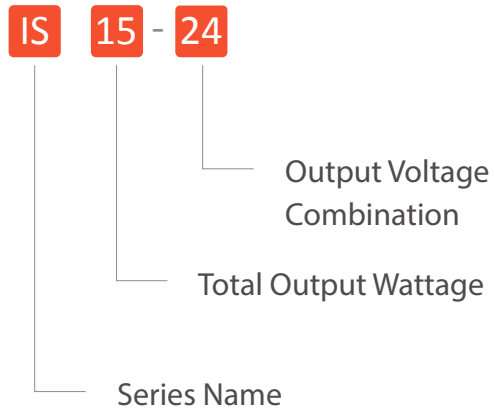

RELIABLE POWER SOLUTIONS

MODEL NUMBER STRUCTURE